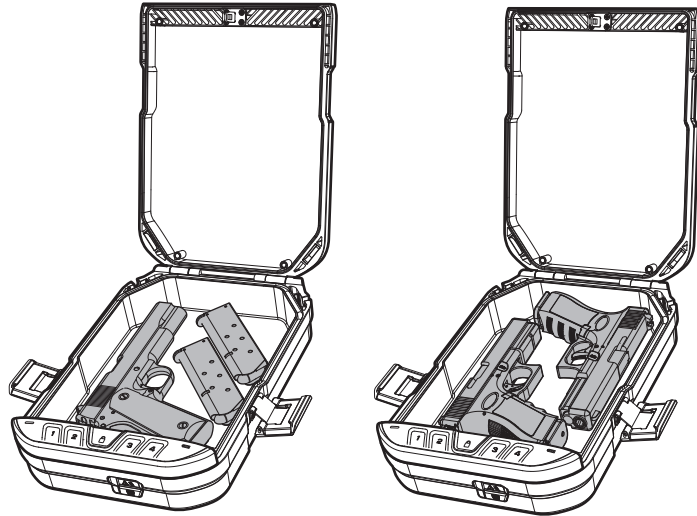

LifePod[®] 2.0

INTERIOR FIT GUIDE

Tip!

REMOVE TRAY FOR LARGER ITEMS.

Remove tray for Full Size pistols or (2) Compacts + mags.

9.625"

Tip!

USE TRAY TO LAYER SMALLER ITEMS.

Use the tray to layer Sub-Compacts, spare mags, + EDC.
(2) velcro straps are provided to secure items to the tray.

7.25"