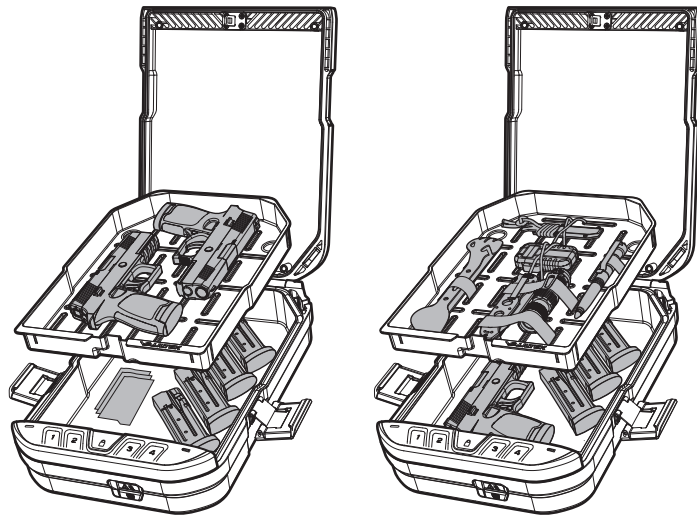

LifePod[®] 2.0

INTERIOR FIT GUIDE

Tip!

REMOVE TRAY FOR LARGER ITEMS.

Remove tray for Full Size pistols or (2) Compacts + mags.

9.625"

Tip!

USE TRAY TO LAYER SMALLER ITEMS.

Use the tray to layer Sub-Compacts, spare mags, + EDC.
(2) velcro straps are provided to secure items to the tray.

7.25"