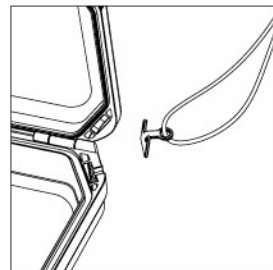

Locking Your SlingBag

Using the cable lock and LifePod cable adapter, you can easily lock up your LifePod and SlingBag together and attach to a fixed object of your choice for security. Be sure and change the default lock combination before using the combination lock.

1. 1 Open your LifePod, and slide the cable adapter into the receiving slot (reference page 04).
2. 2 Close your LifePod and insert LifePod into SlingBag.
3. 3 Open the cable lock, and feed the loose cable end through SlingBag's cable port (reference page 07). Wrap around a fixed object of your choice, and feed back through the cable port.
4. 4 Insert loose cable end into the combination lock to secure, and stow combination lock in SlingBag's rear pocket.
5. 5 Be sure to rotate the numeric dials to a different combination after locking to prevent anyone from easily unlocking the cable.

Locking Your SlingBag (reference images)

Helpful images for locking your SlingBag:

LIFEPOD CABLE ADAPTER