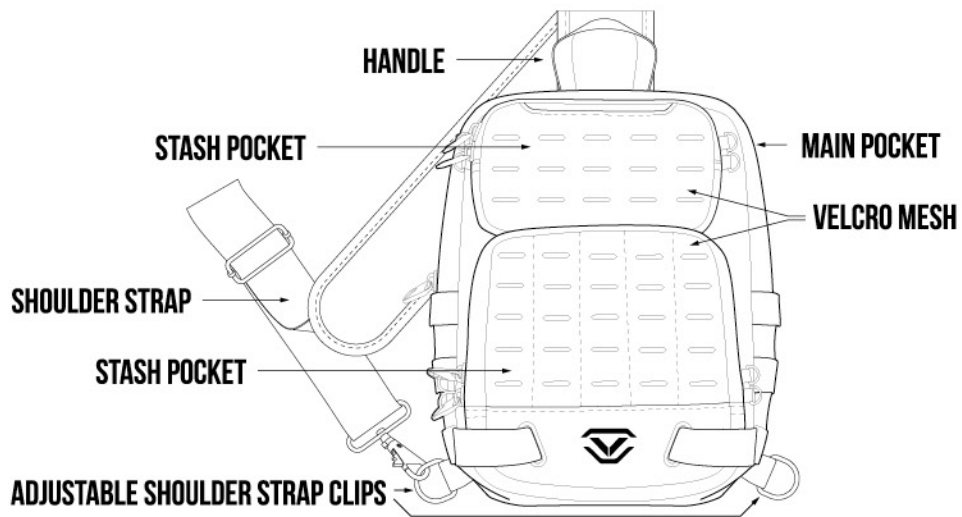

SlingBag Features

Made for LifePod

Unique travel size is made to carry 2x LifePod's or a single LifePod 2.0.

Water Resistant Construction

Fabric and zippers assist in repelling water to protect your belongings.

Anti-Pocket Picking Zippers

Clip zippers into their own D-rings during travel to make it difficult for anyone to try and discreetly open pockets.

Locking Cable Access Port

Built in cable port allows you to route the cable lock outside the bag for additional security.

Overview

Get to know your Tactical SlingBag.

Optional Chest Strap

Connect the included chest strap for additional support when wearing the bag on the shoulder, and use the quick release buckle to easily remove the bag when needed.