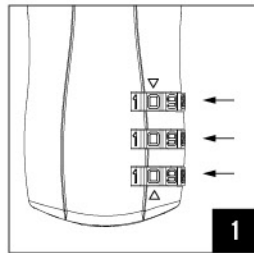

On Shoulder

On Shoulder w/
Optional Chest Strap

Quick Release Buckle

On Shoulder

Setting Your Lock Combination

There is a 3 digit rolling lock to easily secure your SlingBag to a fixed object.

Set dials to factory preset combination: 0-0-0