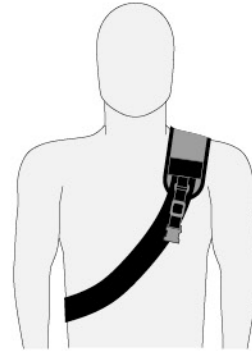

Anti-Pocket Picking Zippers

Clip zippers into their own D-rings during travel to make it difficult for anyone to try and discreetly open pockets.

Locking Cable Access Port

Built in cable port allows you to route the cable lock outside the bag for additional security.

Overview

Get to know your Tactical SlingBag.

Optional Chest Strap

Connect the included chest strap for additional support when wearing the bag on the shoulder, and use the quick release buckle to easily remove the bag when needed.

On Shoulder

On Shoulder w/
Optional Chest Strap

Quick Release Buckle

On Shoulder

Setting Your Lock Combination

There is a 3 digit rolling lock to easily secure your SlingBag to a fixed object.

Set dials to factory preset combination: 0-0-0

Push down the button(A) on the top of the lock and the cable tip will pop open.

Push the button(B) under the lock. Hold button(B) in until you have completed setting your personal combination in step 4.