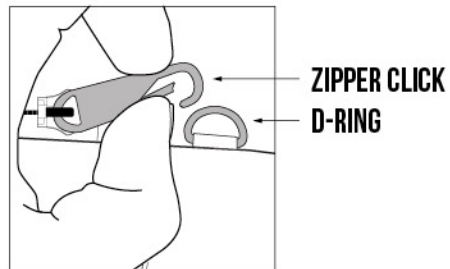

- 1 Open your LifePod, and slide the cable adapter into the receiving slot (reference page 04).
- 2 Close your LifePod and insert LifePod into SlingBag.
- 3 Open the cable lock, and feed the loose cable end through SlingBag's cable port (reference page 07). Wrap around a fixed object of your choice, and feed back through the cable port.
- 4 Insert loose cable end into the combination lock to secure, and stow combination lock in SlingBag's rear pocket.
- 5 Be sure to rotate the numeric dials to a different combination after locking to prevent anyone from easily unlocking the cable.

Locking Your SlingBag (reference images)

Helpful images for locking your SlingBag:

LIFEPOD CABLE ADAPTER

Unlocking Your Lock

To open your lock/turn the dials to your combination, and push the top button down. The cable hasp will pop open.

Anti-Pocket Picking Zippers

Clip zippers into their own D-rings during travel to make it difficult for anyone to try and discreetly open pockets.

- 1 Locate the zippers and squeeze the clip back onto the D-ring.