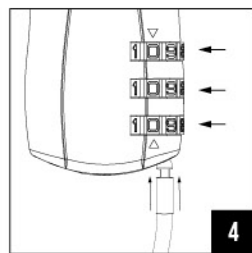

Turn the dials to your desired personal combination. Write down your selected personal combination for future reference.