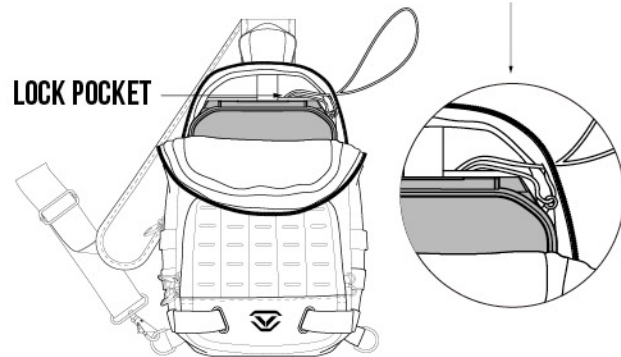

Unlocking Your Lock

To open your lock/turn the dials to your combination, and push the top button down. The cable hasp will pop open.