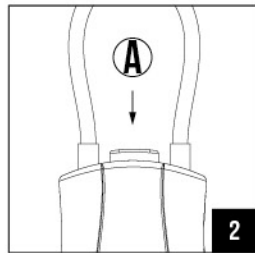

On Shoulder

On Shoulder w/
Optional Chest Strap

Quick Release Buckle

On Shoulder

Setting Your Lock Combination

There is a 3 digit rolling lock to easily secure your SlingBag to a fixed object.

Set dials to factory preset combination: 0-0-0

Push down the button(A) on the top of the lock and the cable tip will pop open.

Push the button(B) under the lock. Hold button(B) in until you have completed setting your personal combination in step 4.