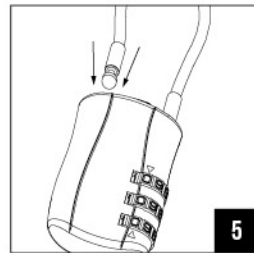

On Shoulder

On Shoulder w/
Optional Chest Strap

Quick Release Buckle

On Shoulder

Setting Your Lock Combination

There is a 3 digit rolling lock to easily secure your SlingBag to a fixed object.

Set dials to factory preset combination: 0-0-0

Push down the button(A) on the top of the lock and the cable tip will pop open.

Push the button(B) under the lock. Hold button(B) in until you have completed setting your personal combination in step 4.

Turn the dials to your desired personal combination. Write down your selected personal combination for future reference.

Release the button(B). Hold cable tip and insert the cable tip into the hole until it snaps into closed position.