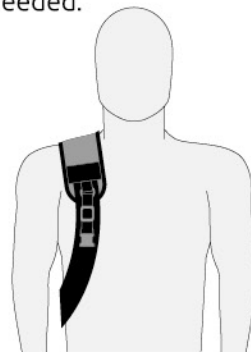

Anti-Pocket Picking Zippers

Clip zippers into their own D-rings during travel to make it difficult for anyone to try and discreetly open pockets.

Locking Cable Access Port

Built in cable port allows you to route the cable lock outside the bag for additional security.

Overview

Get to know your Tactical SlingBag.

Optional Chest Strap

Connect the included chest strap for additional support when wearing the bag on the shoulder, and use the quick release buckle to easily remove the bag when needed.