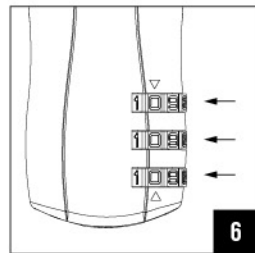

Push down the button(A) on the top of the lock and the cable tip will pop open.

Push the button(B) under the lock. Hold button(B) in until you have completed setting your personal combination in step 4.

Turn the dials to your desired personal combination. Write down your selected personal combination for future reference.

Release the button(B). Hold cable tip and insert the cable tip into the hole until it snaps into closed position.