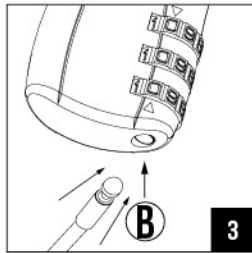

On Shoulder

On Shoulder w/
Optional Chest Strap

Quick Release Buckle

On Shoulder

Setting Your Lock Combination

There is a 3 digit rolling lock to easily secure your SlingBag to a fixed object.

Set dials to factory preset combination: 0-0-0

Push down the button(A) on the top of the lock and the cable tip will pop open.

Push the button(B) under the lock. Hold button(B) in until you have completed setting your personal combination in step 4.

Turn the dials to your desired personal combination. Write down your selected personal combination for future reference.

Release the button(B). Hold cable tip and insert the cable tip into the hole until it snaps into closed position.