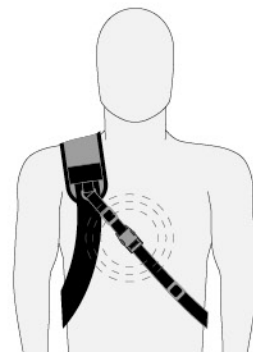

Anti-Pocket Picking Zippers

Clip zippers into their own D-rings during travel to make it difficult for anyone to try and discreetly open pockets.

Locking Cable Access Port

Built in cable port allows you to route the cable lock outside the bag for additional security.

Overview

Get to know your Tactical SlingBag.

Optional Chest Strap

Connect the included chest strap for additional support when wearing the bag on the shoulder, and use the quick release buckle to easily remove the bag when needed.

On Shoulder

On Shoulder w/
Optional Chest Strap

Quick Release Buckle

On Shoulder

Setting Your Lock Combination

There is a 3 digit rolling lock to easily secure your SlingBag to a fixed object.

Set dials to factory preset combination: 0-0-0

Push down the button(A) on the top of the lock and the cable tip will pop open.

Push the button(B) under the lock. Hold button(B) in until you have completed setting your personal combination in step 4.