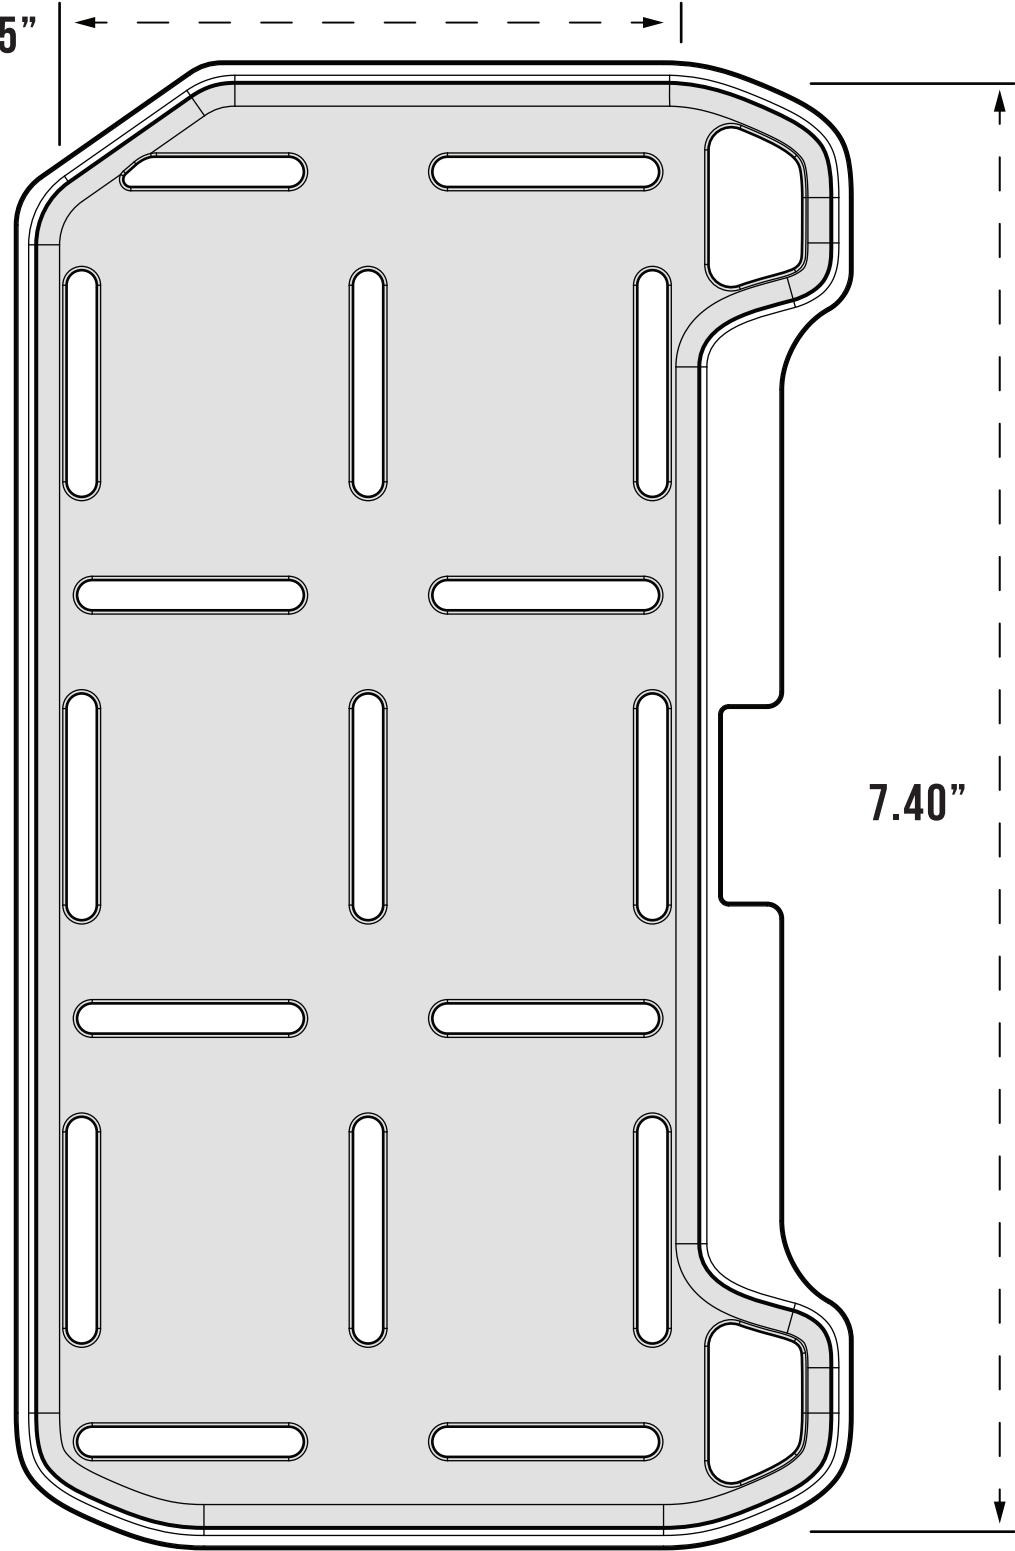

3.25"

7.40"

INTERIOR TRAY

FULL INTERIOR DEPTH: 1.375"*

*Depth is half as deep for top and bottom compartments when using tray.

LifePod® X
FIT TEMPLATE